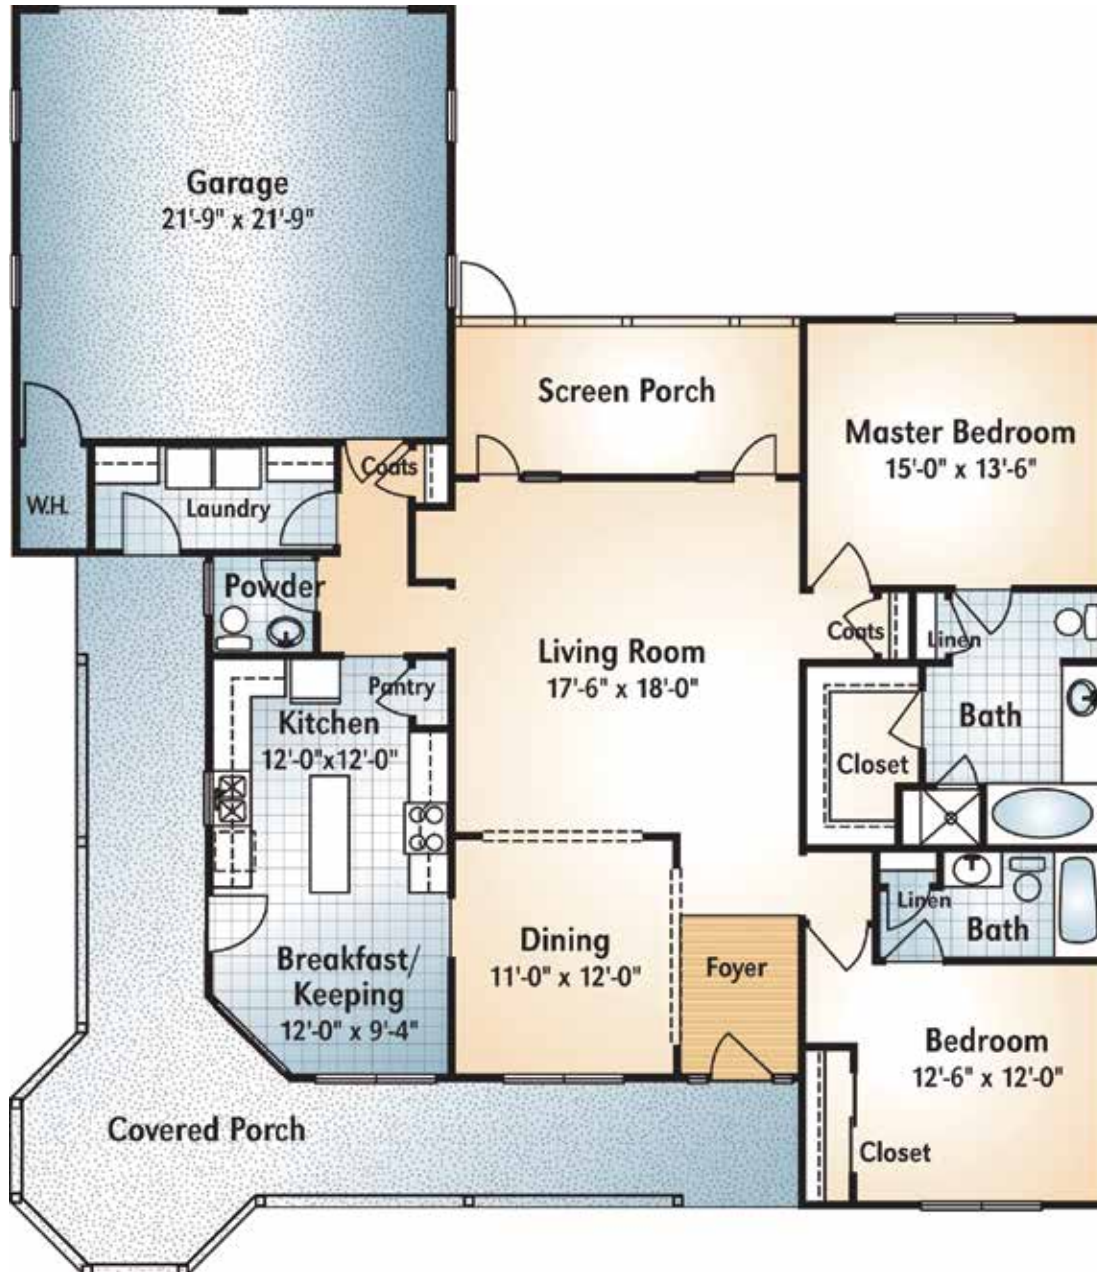

Golf View Homes

JULIETTE "A1"

1703 SQUARE FEET

Dimensions are approximate.

PARK SPRINGS®

A Life Plan Community

678-684-3300 | ParkSprings.com

500 Springhouse Circle | Stone Mountain, GA 30087