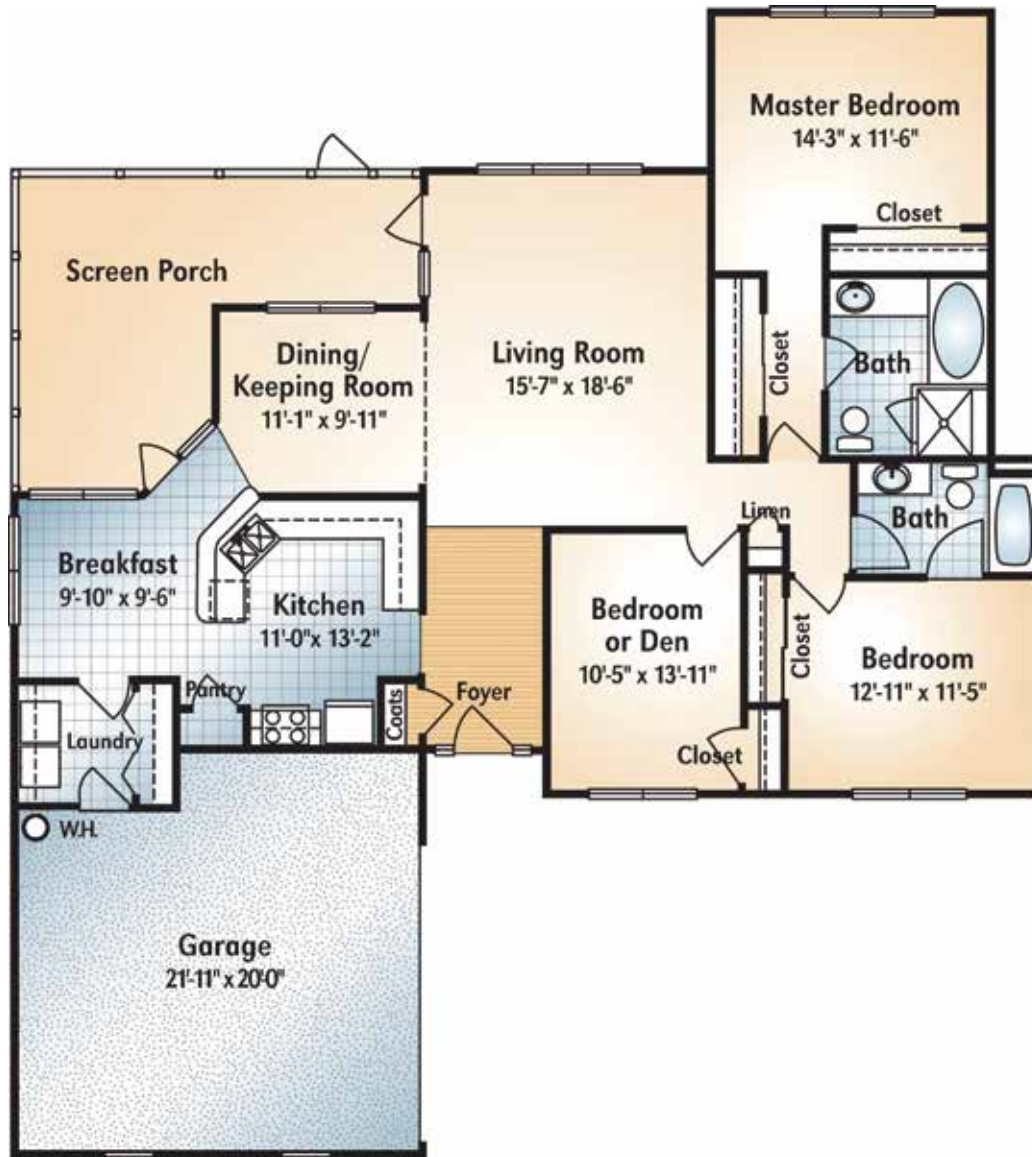

## BERKLEY "B1"

1661 SQUARE FEET

Dimensions are approximate.

PARK SPRINGS®

A Life Plan Community

678-684-3300 | ParkSprings.com

500 Springhouse Circle | Stone Mountain, GA 30087