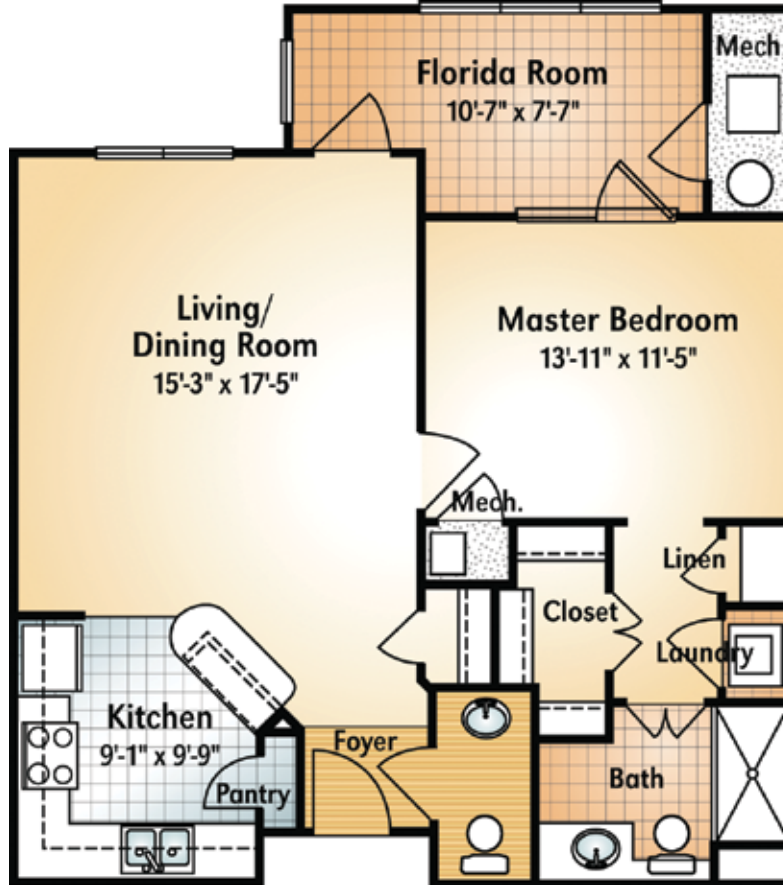

Golf View Villa

DOGWOOD "O"

954 SQUARE FEET

Dimensions are approximate.

PARK SPRINGS®

A Life Plan Community

678-684-3300 | ParkSprings.com

500 Springhouse Circle | Stone Mountain, GA 30087