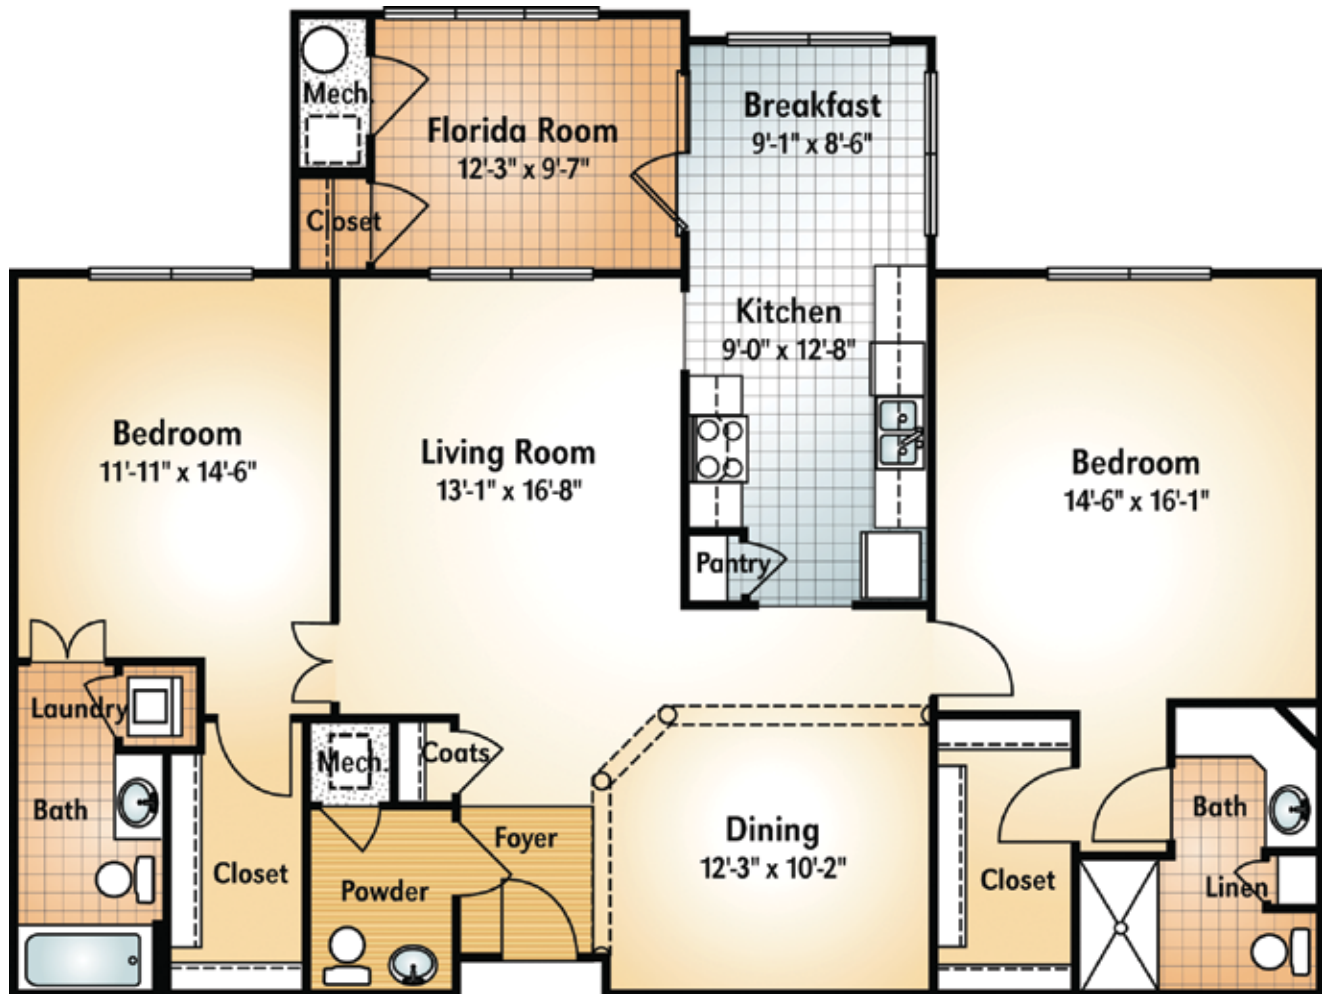

Golf View Villa

CHERRY "Q"

1648 SQUARE FEET

Dimensions are approximate.

PARK SPRINGS®

A Life Plan Community

678-684-3300 | ParkSprings.com

500 Springhouse Circle | Stone Mountain, GA 30087