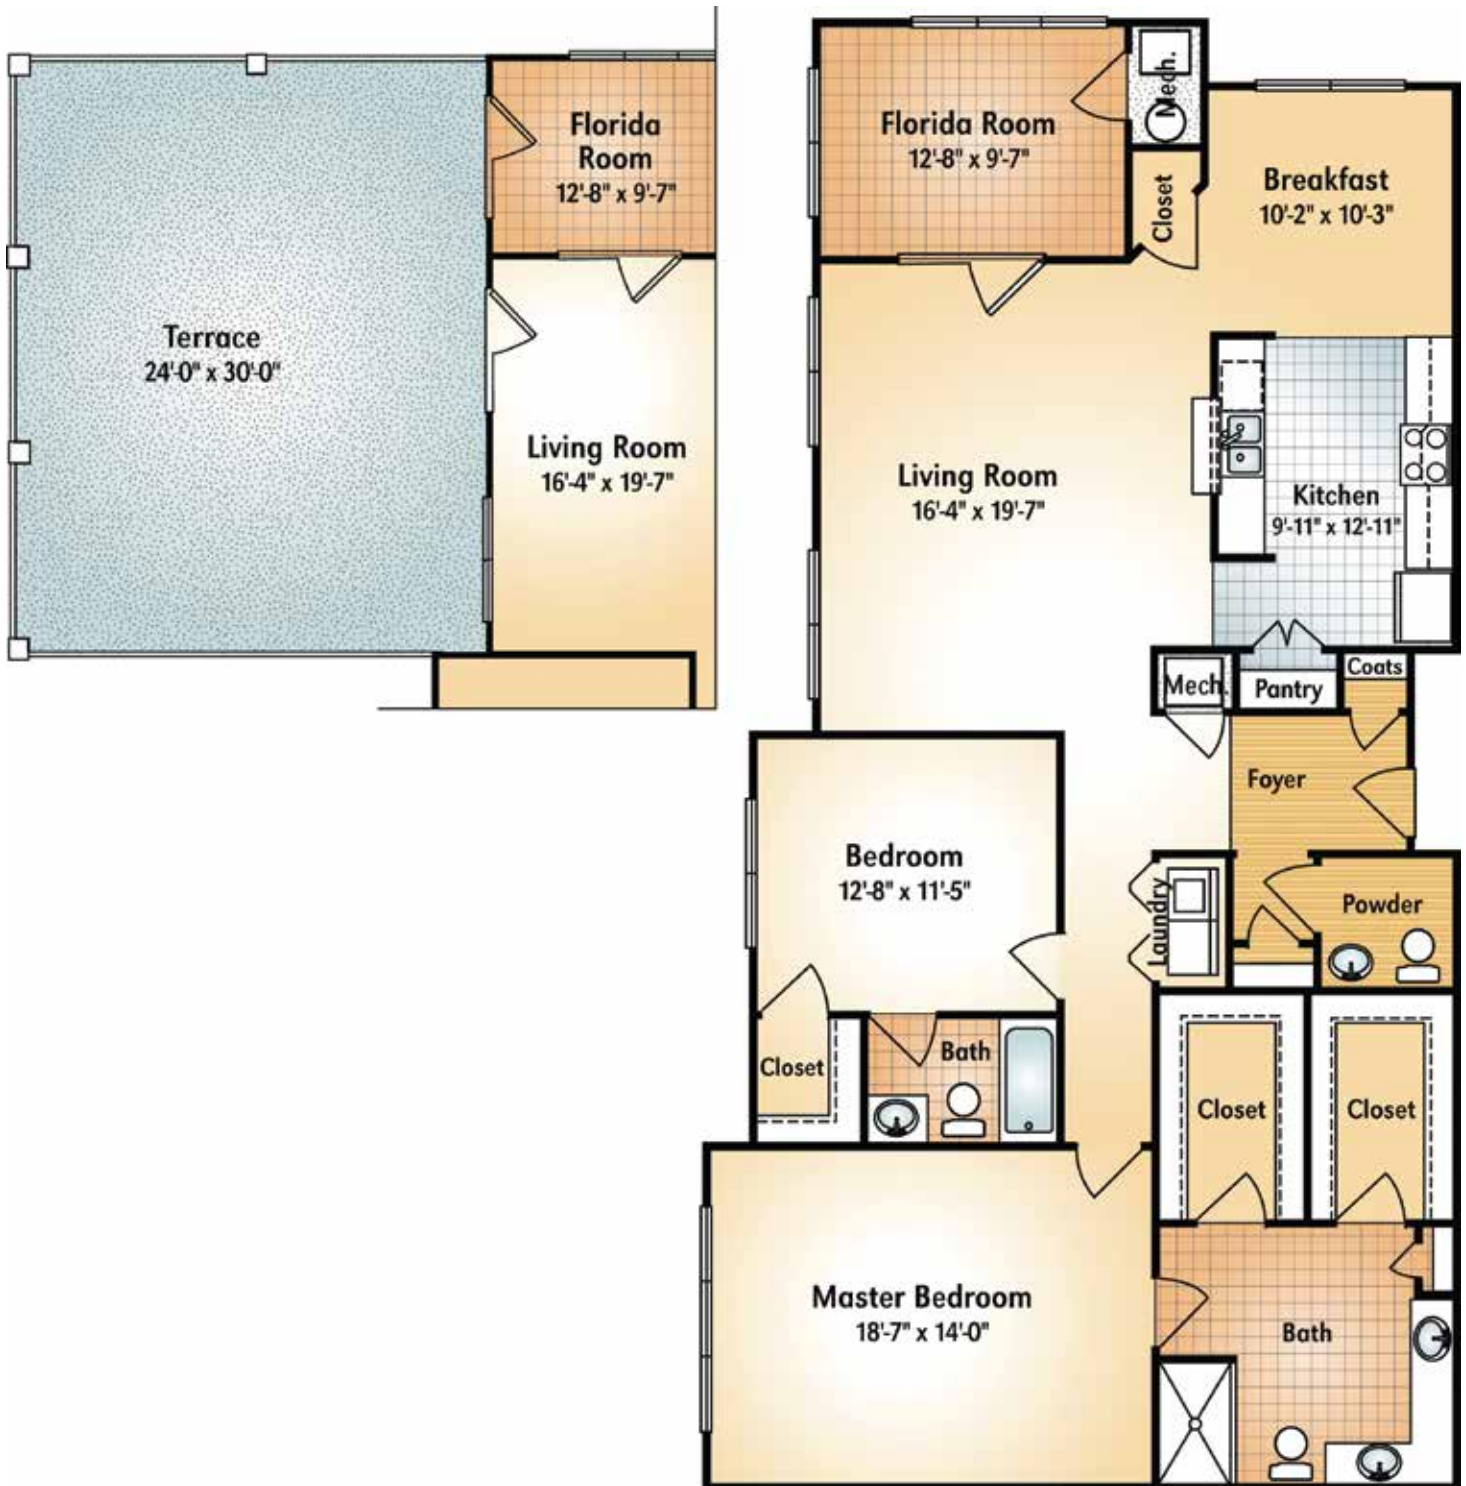

# Golf View Villa

## HOLLY "R"

1764 SQUARE FEET

Dimensions are approximate.

PARK SPRINGS®

A Life Plan Community

678-684-3300 | ParkSprings.com

500 Springhouse Circle | Stone Mountain, GA 30087