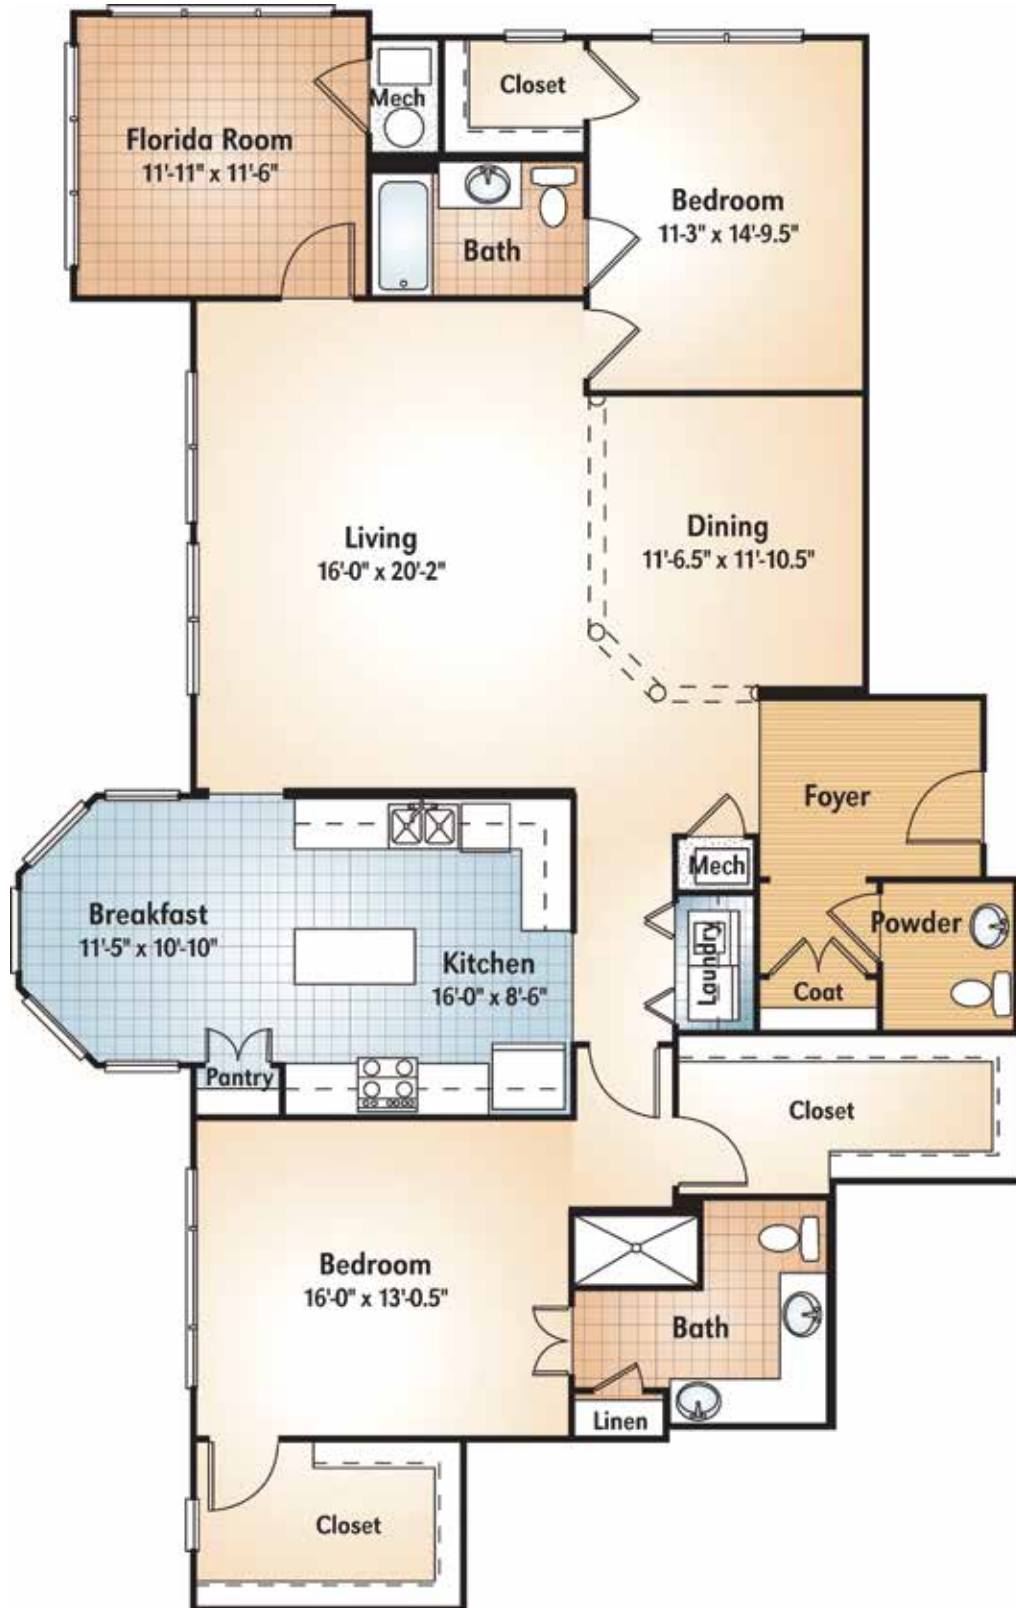

Overlook Villa

PEACHTREE "K"

1983 SQUARE FEET

Dimensions are approximate.

PARK SPRINGS®

A Life Plan Community

678-684-3300 | ParkSprings.com

500 Springhouse Circle | Stone Mountain, GA 30087