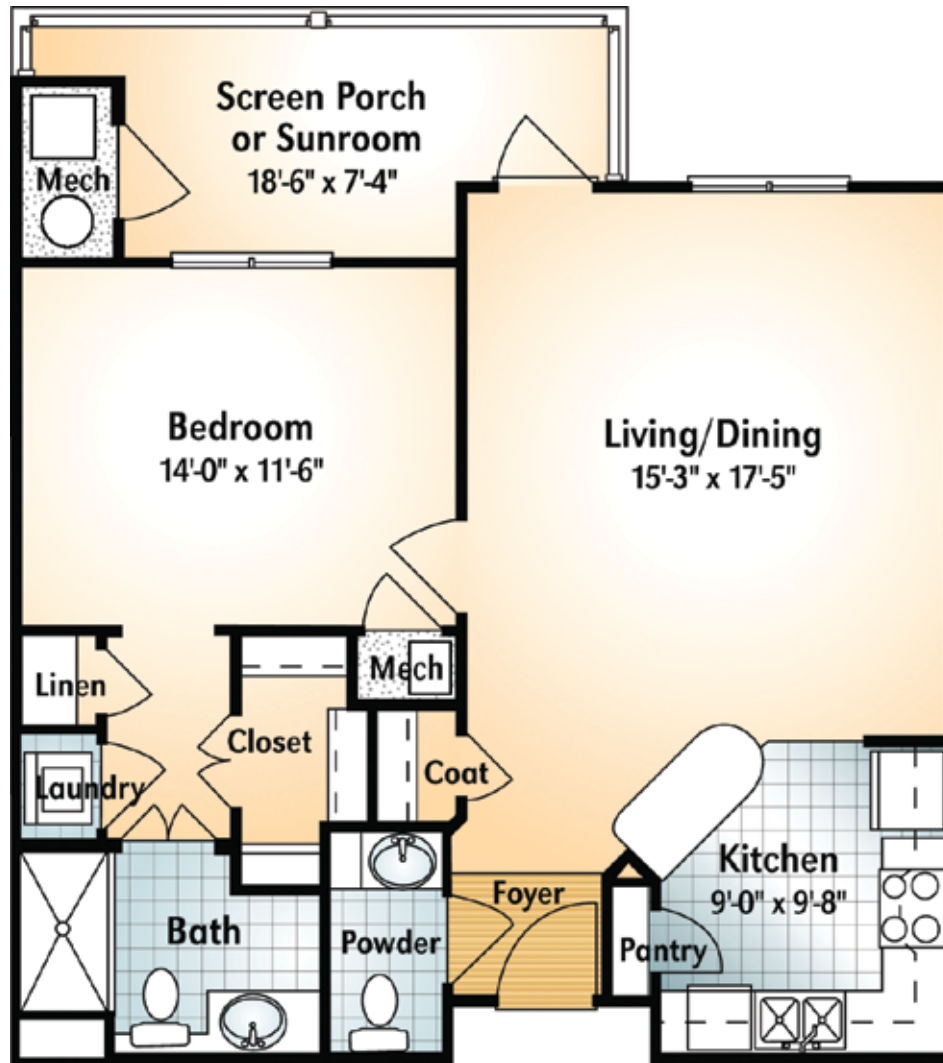

Park View Villa

CHATTAHOOCHEE "B"

807 SQUARE FEET

Dimensions are approximate.

PARK SPRINGS®

A Life Plan Community

678-684-3300 | ParkSprings.com

500 Springhouse Circle | Stone Mountain, GA 30087