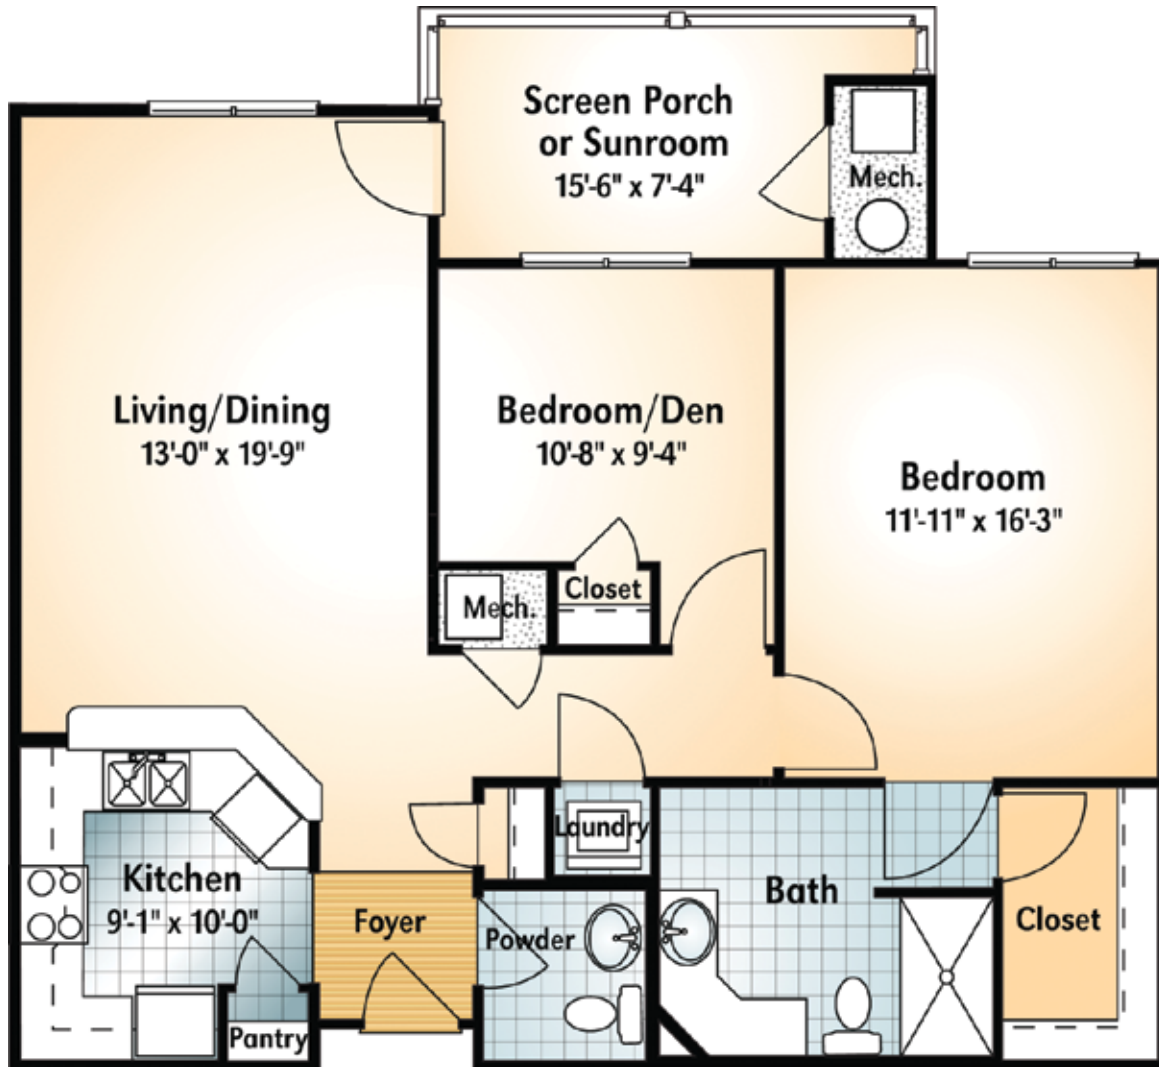

Park View Villa

COHUTTA "C"

983 SQUARE FEET

Dimensions are approximate.

PARK SPRINGS®

A Life Plan Community

678-684-3300 | ParkSprings.com

500 Springhouse Circle | Stone Mountain, GA 30087